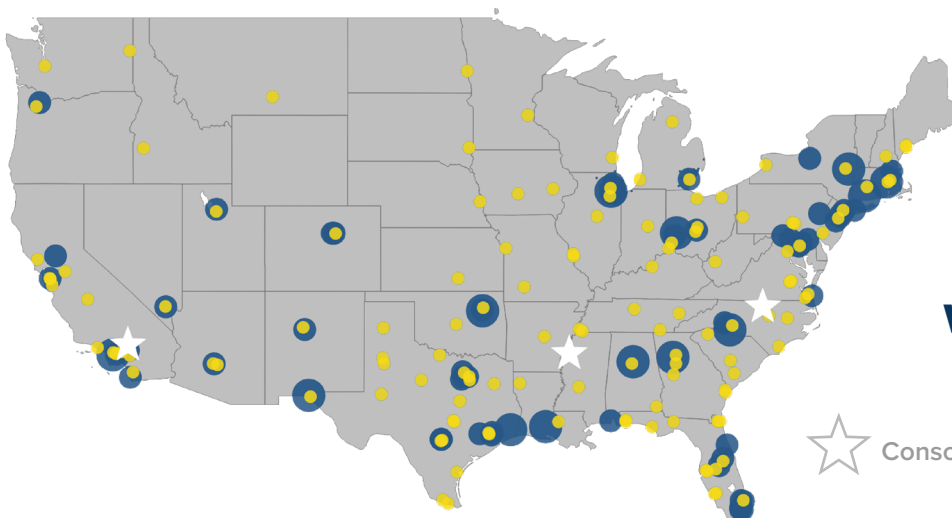

COMBINED COMPANY STRENGTHS

Service for 100% of the contiguous US

+100 locations

+3.1 million square feet of warehouse and facilities space

132 Cross Docks

60 Dedicated Locations

Weekly Delivery to All Zips

☆ Consolidation ● Cross Dock ● Dedicated

First Dry Area

Threshold

Room of Choice

White Glove

White Glove Premium